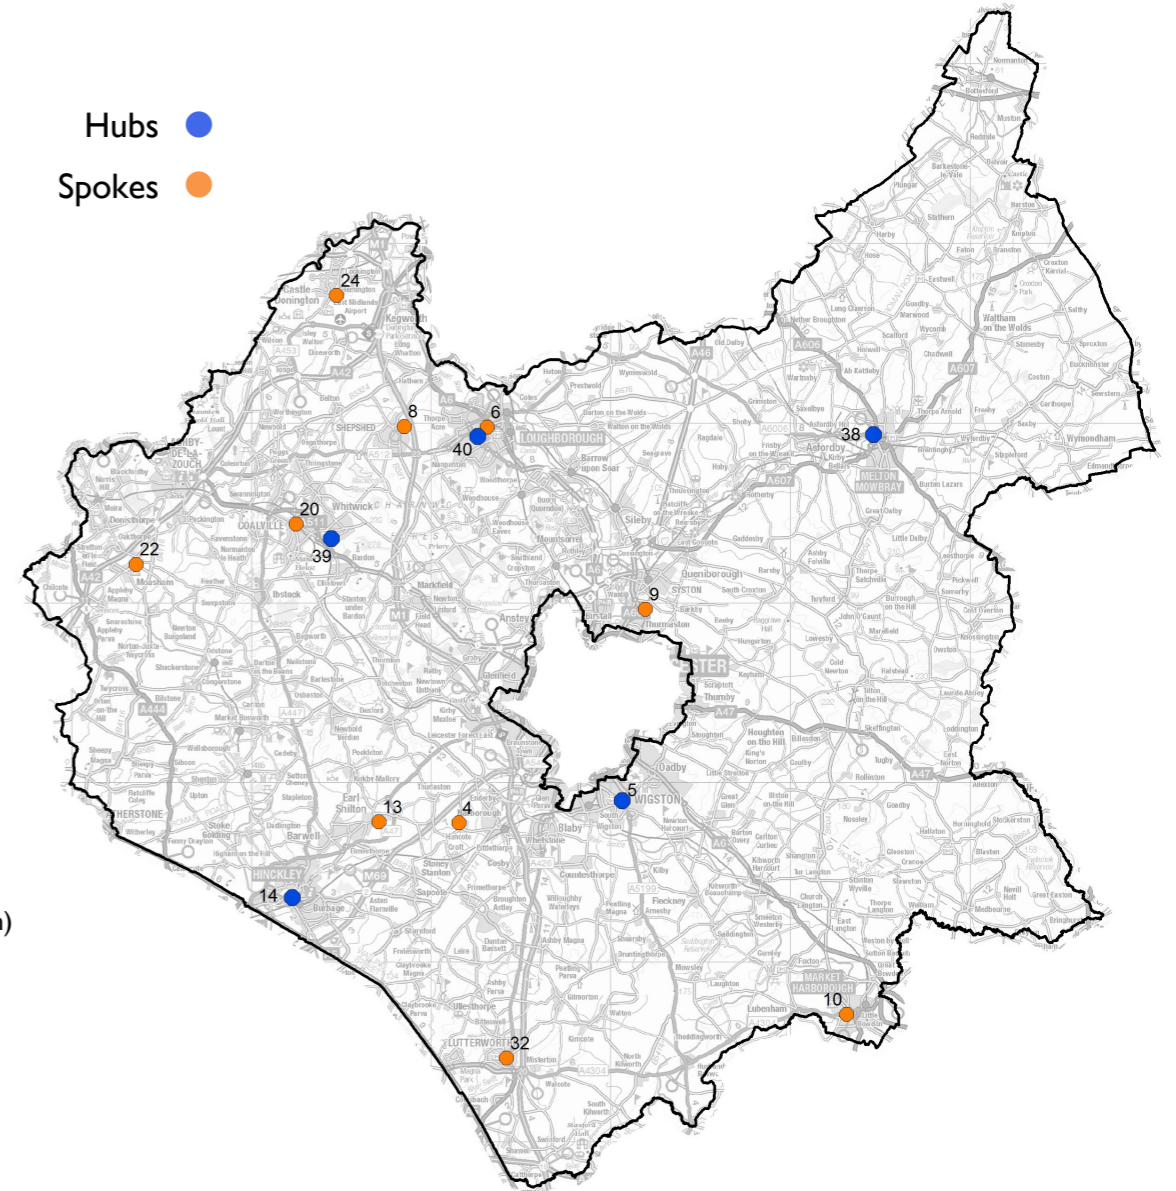

Early Help Service - Existing Service Buildings (40)

New Family Wellbeing Service - Proposed Service buildings (15)

ID	Name
1	Cobden
2	Shelthorpe
3	Warren Hills
4	Huncote
5	Wigston Magna
6	Loughborough West
7	Mountsorrel
8	Shepshed
9	Thurmaston
10	Market Harborough
11	Barwell
12	Desford
13	Earl Shilton
14	Hinckley East
15	Hinckley Westfield
16	Hinckley West
17	The Cove
18	The Edge
19	Ashby de le Zouch
20	Coalville
21	Ibstock
22	Measham
23	Moira
24	Northern Parishes (Castle Donnington)
25	Thringstone
26	Braunstone Town
27	Countesthorpe
28	South Wigston
29	Anstey
30	Broughton Astley
31	Fleckney
32	Lutterworth
33	Bushby
34	Bagworth
35	Vale of Belvoir
36	Fairmead
37	Market Harborough Young People's Centre
38	Venture House Youth Centre
39	Greenhill Youth Centre
40	Mountfields Lodge Youth Centre